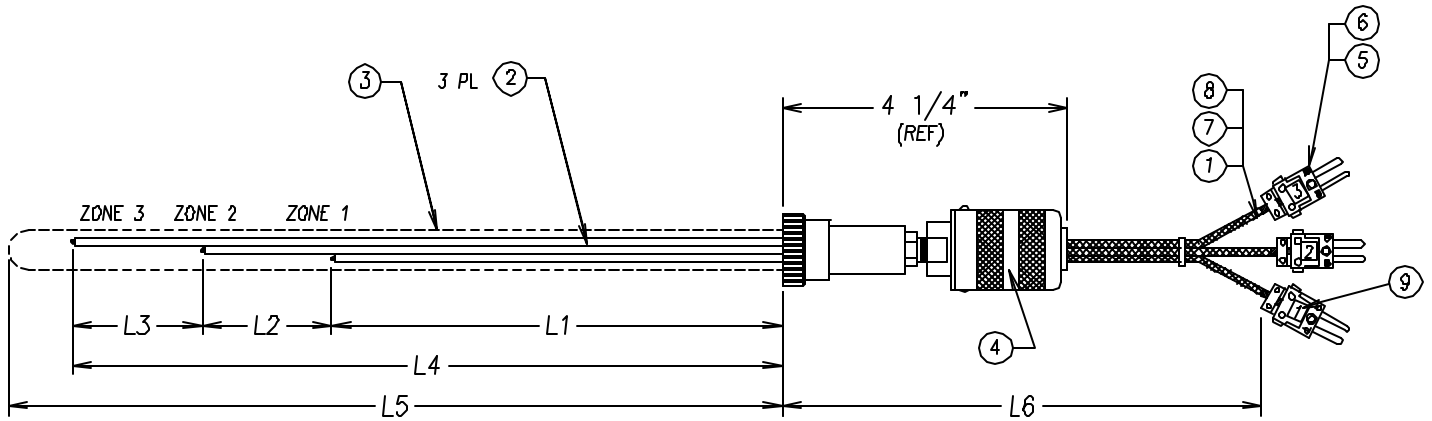

TYPE 10 PROFILE

DIMENSION	LENGTH
L1	
L2	
L3	
L4	
L5	
L6	

9	ADHESIVE NUMBERS
8	SS OVERBRAID
7	24GA TEFLON SLEEVING
6	MINIATURE CABLE CLAMP
5	MINIATURE TYPE R, S OR B PLUG
4	HEAVY DUTY HANDLE STYLE TRANSITION ASSY
3	CLOSED END QUARTZ
2	.125" OD .040 BORE RND 2 BORE ALUMINA INS
1	.020 DIA TYPE R, S OR B PLATINUM WIRE
ITEM	DESCRIPTION