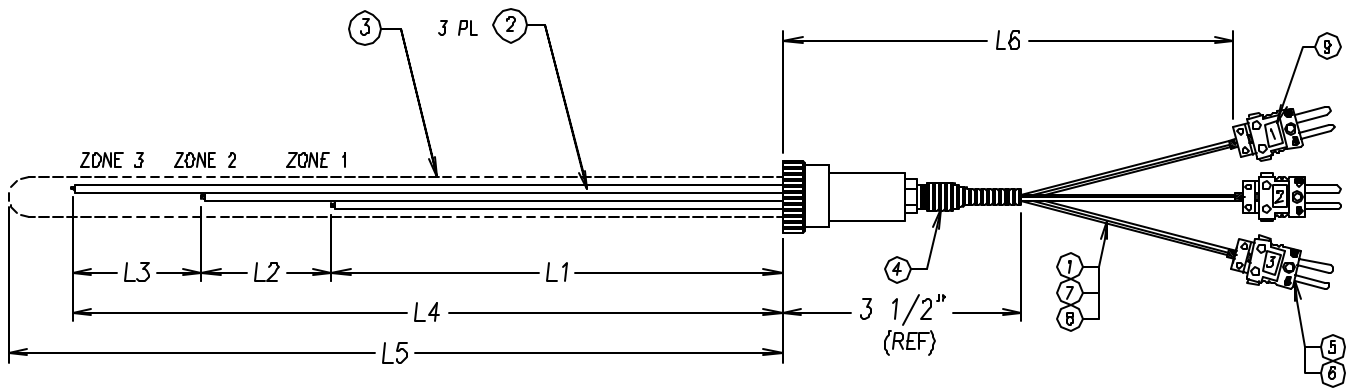

TYPE 1 PROFILE

DIMENSION	LENGTH
L1	
L2	
L3	
L4	
L5	
L6	

9	ADHESIVE NUMBERS
8	CLEAR TEFLON OVER
7	24GA TEFLON SLEEVING
6	MINIATURE CABLE CLAMP
5	MINIATURE TYPE R/S PLUG
4	SWAGELOK TRANSITION ASSY
3	CLOSED END QUARTZ
2	.125" OD .040 BORE RND 2 BORE ALUMINA INS
1	.020 DIA TYPE R OR S PLATINUM WIRE
ITEM	DESCRIPTION