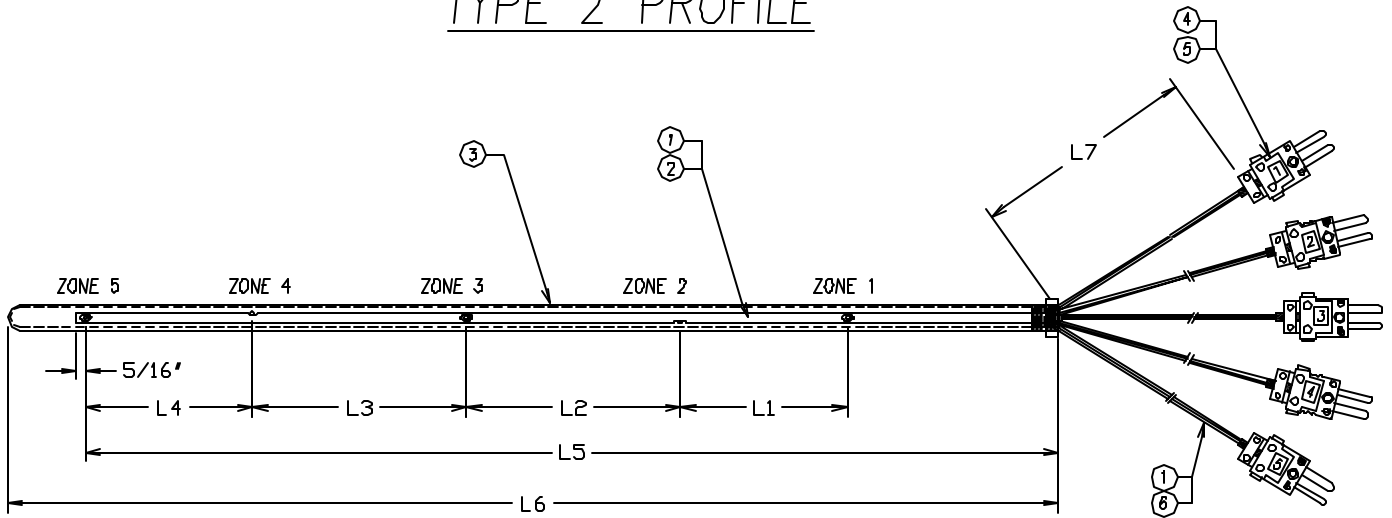

TYPE 2 PROFILE

DIMENSION	LENGTH
L1	
L2	
L3	
L4	
L5	
L6	
L7	

6	24GA TEFLON SLEEVING
5	MINIATURE CABLE CLAMP
4	MINIATURE TYPE R/S PLUG
3	8MM X 10MM QUARTZ SHEATH W/12MM COLLAR
2	.250" OD .040 BORE ROUND 10 BORE ALUMINA INS
1	.020 DIA TYPE R OR S WIRE
ITEM	DESCRIPTION