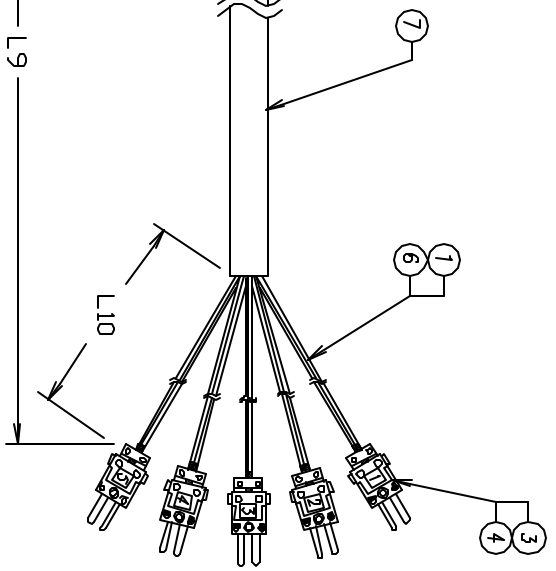

DIMENSION	LENGTH
L1	
L2	
L3	
L4	
L5	
L6	
L7	
L8	
L9	
L10	

TYPE 9 PROFILE

ITEM	DESCRIPTION
1	.020 DIA TYPE R OR S PLATINUM WIRE
2	.080" X .062" OVAL 2 BORE ALUMINA
3	TYPE R/S MINIATURE PLUG
4	MINIATURE CABLE CLAMP
5	7mm X 10mm QUARTZ TUBE
6	24GA TEFLON SLEEVING
7	SILICONE RUBBER SLEEVING